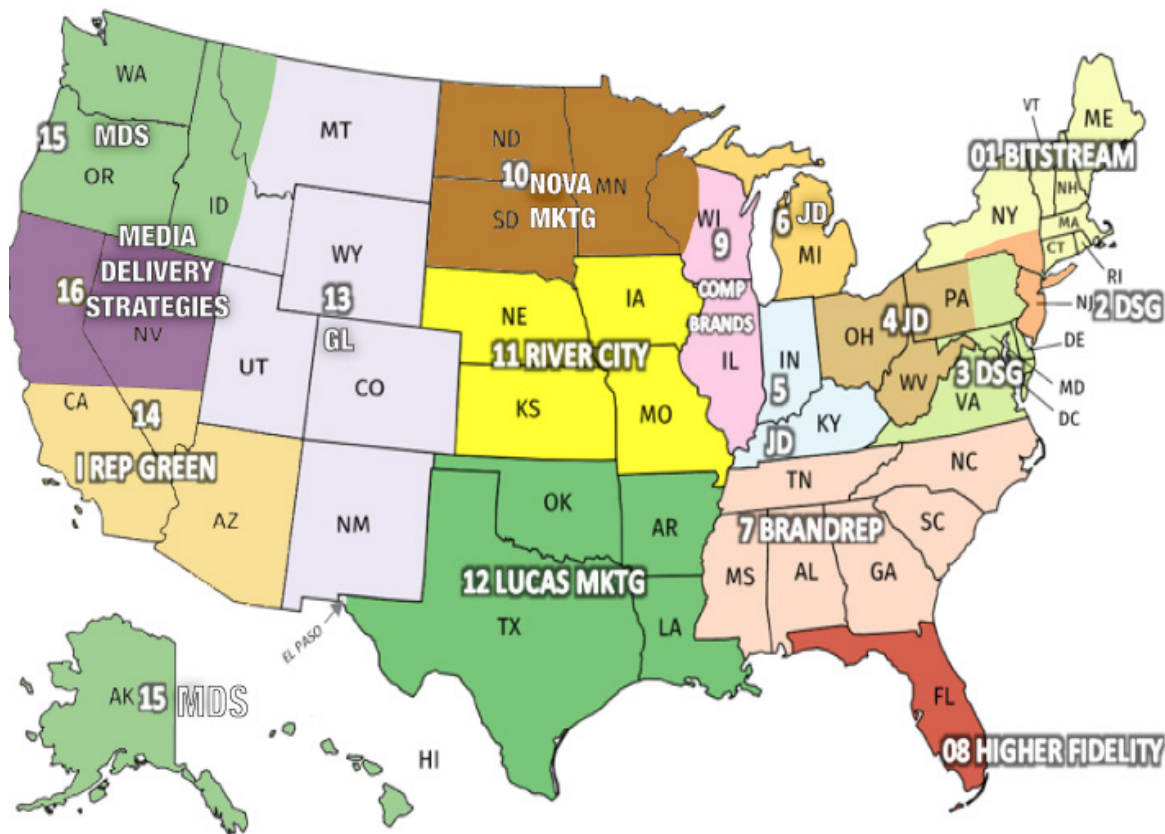

2018 MSE AUDIO RESIDENTIAL SALES REP TERRITORIES

REGION 1

BITSTREAM MEDIA

States Serviced: CT, ME, MA, NH, Upstate NY, RI, VT

2215 Portland Ave, Rochester, NY 14617

Phone: 585-943-6041

Email: solutions@bitstream.media

Website: www.bitstreammedia.net

REGION 2

DIGITAL SALES GROUP - METRO NY

States Serviced: NJ, Metro NYC

45 Cain Dr, Plainview, NY 11803

Phone: 516-249-8800

Email: ap@dsgdist.com

Website: www.dsgdist.com

JONATHAN DURAN

REGION 4

States Serviced: OH, WV, Western PA

REGION 5

States Serviced: IN, KY

REGION 6

States Serviced: MI

8005 W 110th St, Ste. 208